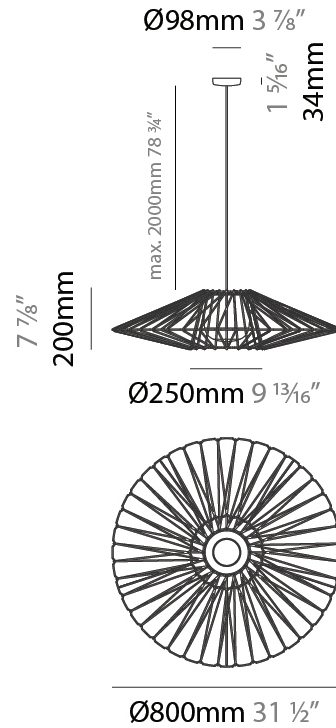

GENERAL

Series: Bimba
 Brand: Ole
 Division: Exterior
 Mounting Type: Suspension
 Mounting Location: Ceiling
 Subcategory: Pendant

PHYSICAL

Shape: Round
 Diameter (mm): 800
 Diameter (in): 31 1/2
 Height (mm): 200
 Height (in): 7 7/8
 Max. Overall Height (mm): 2200
 Max. Overall Height (in): 86 3/5
 Light Distribution: Omnidirectional
 Weight (kg): 5
 Weight (lbs): 11.02
 Fixture Finish: BEI / BLK / BLU / COG / DGN / GRY / MRN / MOC / MUS / OLV / SIL / STN / TER / WHI
 Holder Finish: Matte Black
 Fixture Material: Fabric Cord / Metal
 Cable Details: 2000mm Cable

ELECTRICAL

Number of Lamps: 1
 Lamp Type: LED Retrofit
 Bulb Included: Bulb Not Included
 Max. Wattage Per Lamp (W): 15
 Lamp Base: E26
 Input Voltage (V): 120

LED

OPTICAL

RATINGS AND CERTIFICATIONS

Certified By: Certified for North American Standards
 IP rating: IP66

GENERAL

Series: Bimba
 Brand: Ole
 Division: Exterior
 Mounting Type: Surface
 Mounting Location: Ceiling
 Subcategory: Ambient

PHYSICAL

Shape: Abstract
 Diameter (mm): 800
 Diameter (in): 31 1/2
 Height (mm): 440
 Height (in): 17 1/3
 Light Distribution: Omnidirectional
 Weight (kg): 5.1
 Weight (lbs): 11.24
 Diffuser: PMMA - Opal
 Fixture Finish: BEI / BLK / BLU / COG / DGN / GRY / MRN / MOC / MUS / OLV / SIL / STN / TER / WHI
 Holder Finish: Matte Black
 Fixture Material: Fabric Cord / Metal
 Cable Details: 2000mm Cable